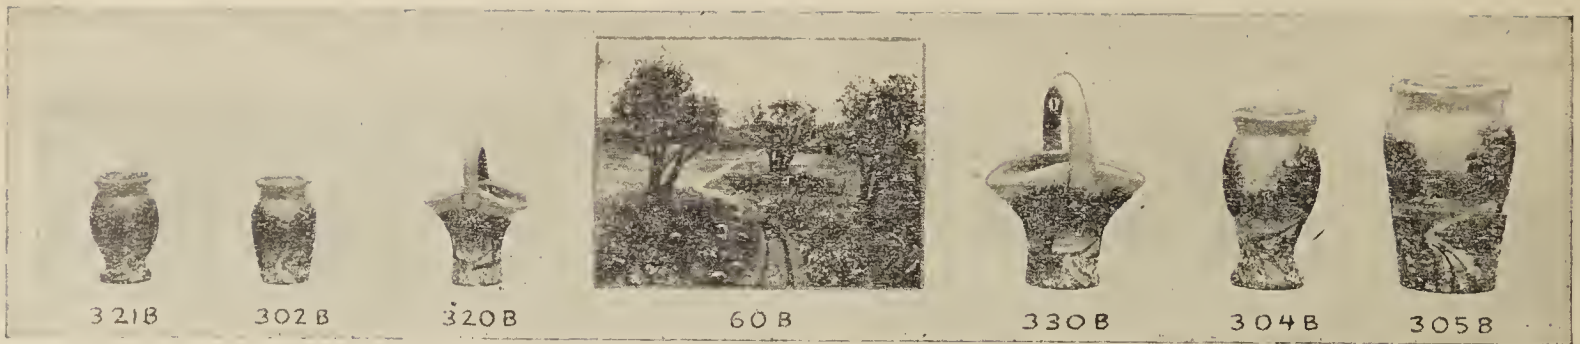

Size in Inches	ARTICLE	Doz. per Carton	Wgt. per Carton	Price per Dozen
No. 321B	2	Blue Bonnet Vase—Hand Painted "What Not"	4	8 lbs.	.90
No. 302B	2	Blue Bonnet Vase—Hand Painted "What Not"	4	8 lbs.	.90
No. 320B	2	Blue Bonnet Basket—Hand Painted "What Not"	5	11 lbs.	.90
No. 60B	6 x 8	Blue Bonnet Picture—Hand Painted in Oil (without frame)	1	... lbs.	2.00
No. 330B	3	Blue Bonnet Basket—Hand Painted	2	13 lbs.	2.00
No. 304B	4	Blue Bonnet Vase—Hand Painted	3	15 lbs.	1.50
No. 305B	5	Blue Bonnet Vase—Hand Painted	3	29 lbs.	2.00
No. 306B		Blue Bonnet Vase	1	17 lbs.	4.00
No. 308B		Blue Bonnet Vase	1	22 lbs.	7.00
No. 310		Blue Bonnet Vase	3/4	24 lbs.	11.00
No. 312B		Blue Bonnet Vase	1-12	6 lbs.	19.00
No. 5		Cactus Pot With six pockets in sides for planting Cactus or Flowers	1/4	10 lbs.	2.50
No. 5DS		Cactus Pot—same as No. 5 except Hand Painted in Desert Scene	3/4	10 lbs.	6.00
No. 4		Cactus Pot With nine pockets in sides for Planting Cactus or Flowers	1/3	30 lbs.	6.00
No. 4DS		Cactus Pot—not illustrated—same as No. 4 except Hand Painted in Desert Scene	1/3	30 lbs.	16.00